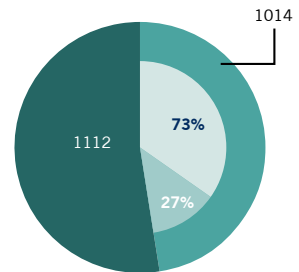

40 Local Chapters
in 34 countries

Almost 100 **events** per year around the globe

Student numbers (set date: January 2016)

Bachelor students (3,400)

■ Business Administration/
Bedrijfskunde
■ International Business
Administration:
■ International
■ Dutch

♂ 61% ♀ 39%

Master students (2,370)

■ International
■ Dutch

♂ 62% ♀ 38%

Executive master students (311)

MBA, EMBA and OneMBA students (401)

■ MBA (97% international)
■ EMBA (55% international)
■ OneMBA (40% international
in the RSM class)

♂ 71% ♀ 29%

Executive education participants 2015 (2,126)

■ Customised programmes
■ Open programmes:
■ International
■ Dutch

♂ 65% ♀ 35%

International student mobility (academic year 2014-2015)

Exchange programme opportunities with **145+** international partner schools