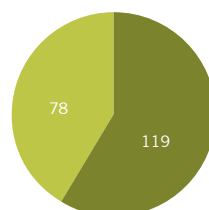

Researchers (197)

International 75%
Dutch 25%