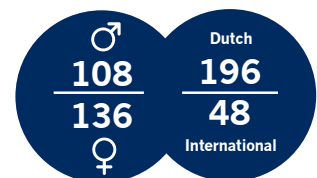

Support staff

Total **244**

CONTACT DETAILS

WWW.RSM.NL

Visiting address:

Rotterdam School of Management
Erasmus University
Burgemeester Oudlaan 50
3062 PA Rotterdam, The Netherlands

Postal address:

P.O. Box 1738
3000 DR Rotterdam, The Netherlands
Tel. +31 10 408 2222
Email info@rsm.nl