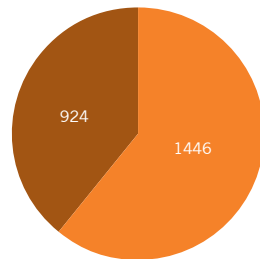

Master students (2,370)

■ International
■ Dutch

♂ 62% ♀ 38%

Executive master students (311)

MBA, EMBA and OneMBA students (401)