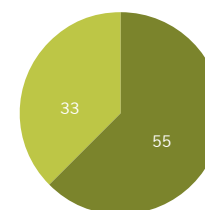

- ranked 1st in the Netherlands, 4th in Europe and 16th worldwide according to U.S. News ranking 2015
- ranked 29th worldwide according to ARWU 2015 ranking

Career services support

Job board: **500** companies that post around **700** vacancies per year

RSM's research impact

Erasmus Research Institute of Management (ERIM) is ranked as one of **Europe's top 10 research institutes** in terms of impact in the CWTS Leiden ranking

Researchers (197)

International 75%
Dutch 25%

PhD candidates (88)

International 57%
Dutch 43%

The business school that thinks and lives in the future

Alumni and corporate relations

± 30,000

alumni active worldwide
in **110** countries

● International ♂ 69% ♀ 31%
● Dutch