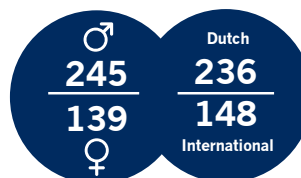

Employees

Faculty

Total **384**