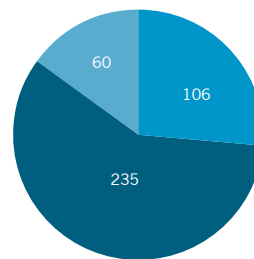

40 Local Chapters
in 34 countries

Almost 100 **events** per year around the globe

Student numbers (set date: January 2016)

Bachelor students (3,400)

■ Business Administration/
Bedrijfskunde
■ International Business
Administration:
■ International
■ Dutch

♂ 61% ♀ 39%

Master students (2,370)

■ International
■ Dutch

♂ 62% ♀ 38%

Executive master students (311)

MBA, EMBA and OneMBA students (401)

■ MBA (97% international)
■ EMBA (55% international)
■ OneMBA (40% international
in the RSM class)

♂ 71% ♀ 29%

Executive education participants 2015 (2,126)

■ Customised programmes
■ Open programmes:
■ International
■ Dutch

♂ 65% ♀ 35%

International student mobility (academic year 2014-2015)

Exchange programme opportunities with **145+** international partner schools