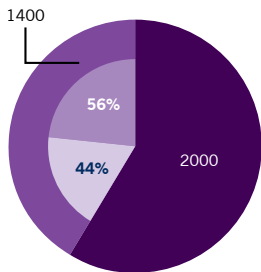

PhD candidates (88)

International 57%
Dutch 43%

The business school that thinks and lives in the future

Alumni and corporate relations

± 30,000

alumni active worldwide
in **110** countries

● International ♂ 69% ♀ 31%
● Dutch

40 Local Chapters
in 34 countries

Almost 100 **events** per year around the globe

Student numbers (set date: January 2016)

Bachelor students (3,400)

■ Business Administration/
Bedrijfskunde
■ International Business
Administration:
■ International
■ Dutch