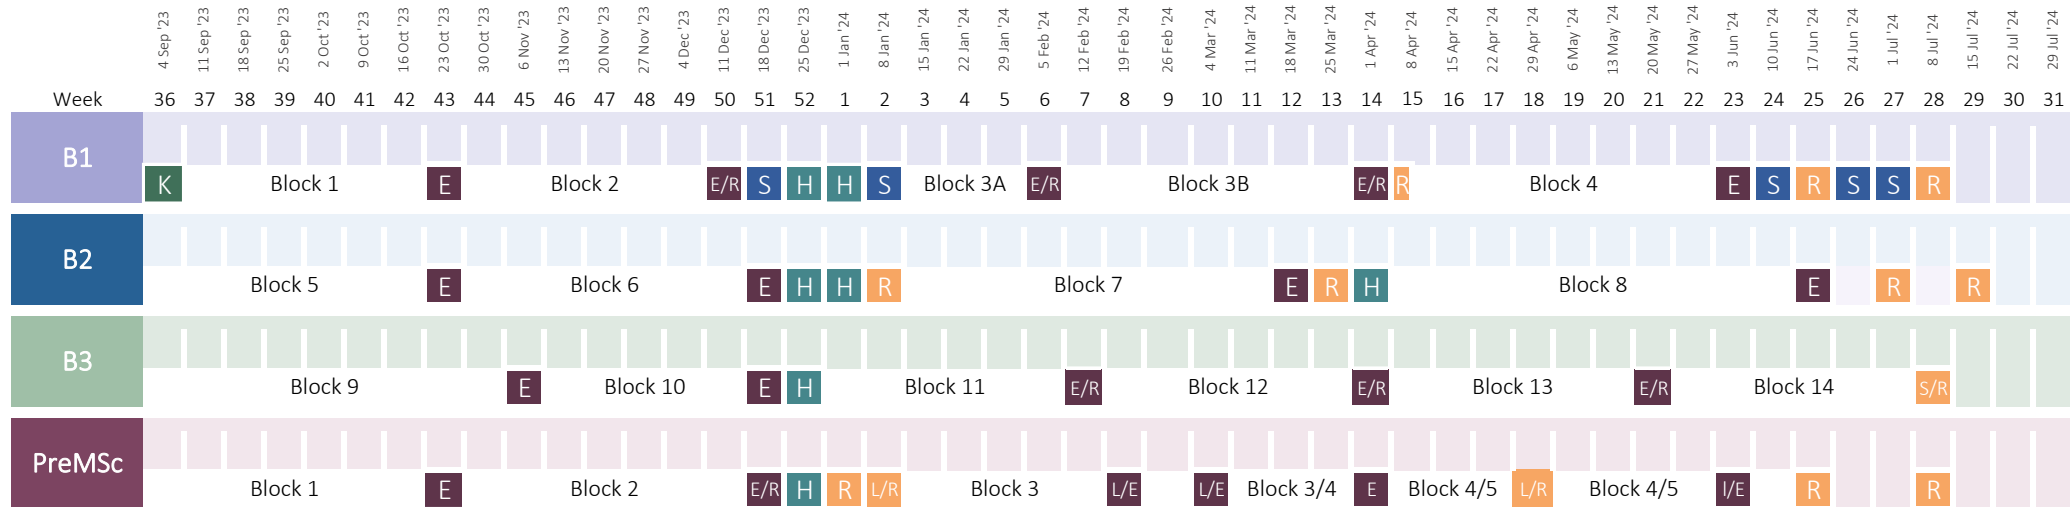

Academic Calendar BSc (International) Business Administration 2023/24

Public Holidays Academic year 2023 - 2024

- Mon 25 Dec 2023 = Christmas Day
- Tues 26 Dec 2023 = Boxing Day
- Mon 1 Jan 2024 = New Year
- Fri 29 Mar 2024 = Good Friday
- Sun 30 Mar 2024 = Easter
- Mon 1 Apr 2024 = Easter Monday
- Sat 27 Apr 2024 = King's Day
- Sun 5 May 2024 = Liberation Day
- Thu 9 May 2024 = Ascension Day
- Sun 19 May 2024 = Whit Sunday
- Mon 20 May 2024 = Whit Monday

- E** = Examination period*
- R** = Re-sit period
- S** = Self-Study/Takehome Assessment
- H** = Holiday break
- L/E** = Lectures and Exam(s)
- L/R** = Lectures and Re-sit(s)
- S/R** = Assignment and Re-sit(s)
- E/R** = Exam(s) and Re-sit(s)
- K** = Kick-off

*NB! (Midterm) exams can also be scheduled outside of the indicated examination periods