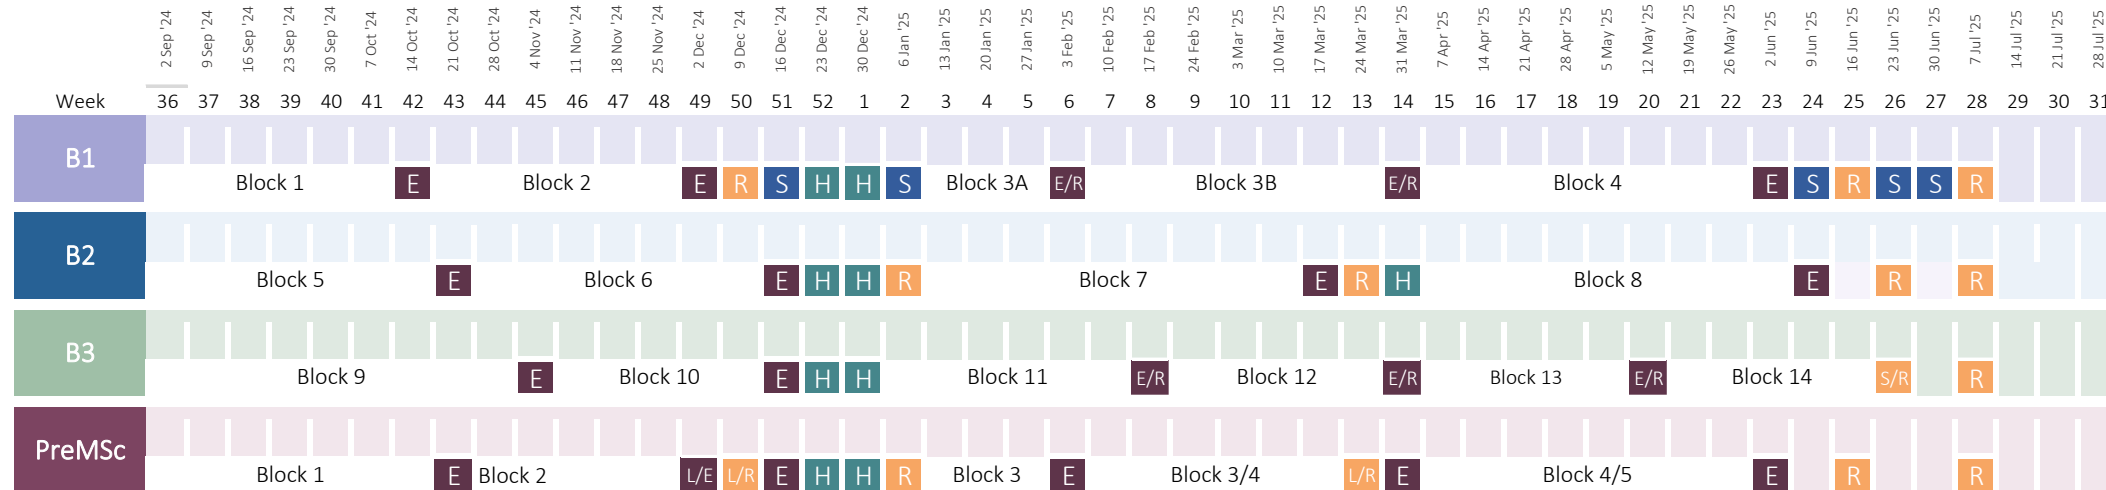

## Academic Calendar BSc (International) Business Administration 2024/25

**Public Holidays Academic year 2024 - 2025**

- Wed 25 Dec 2024 = Christmas Day
- Thu 26 Dec 2024 = Boxing Day
- Wed 1 Jan 2025 = New Year
- Fri 18 Apr 2025 = Good Friday
- Sun 20 Apr 2025 = Easter
- Mon 21 Apr 2025 = Easter Monday
- Sat 26 Apr 2025 = King's Day
- Mon 5 May 2025 = Liberation Day
- Thu 29 May 2025 = Ascension Day
- Sun 8 June 2025 = Whit Sunday
- Mon 9 June 2025 = Whit Monday

- E** = Examination period\*
- R** = Re-sit period
- S** = Self-Study/Takehome Assessment
- H** = Holiday break
- L/E** = Lectures and Exam(s)
- L/R** = Lectures and Re-sit(s)
- E/R** = Exam(s) and Re-sit(s)

\*NB! (Midterm) exams can also be scheduled outside of the indicated examination periods