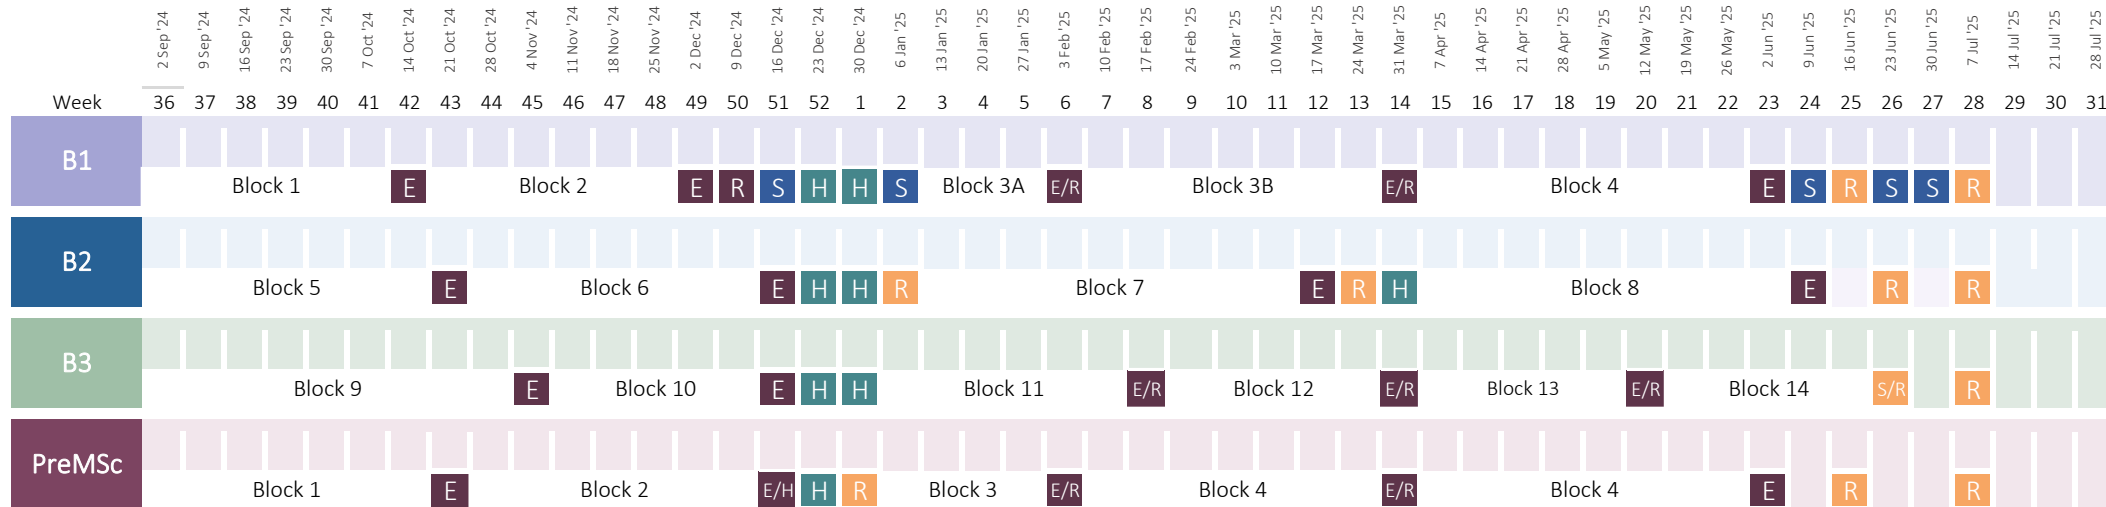

Academic Calendar BSc (International) Business Administration 2024/25

Public Holidays Academic year 2024 - 2025

- Wed 25 Dec 2024 = Christmas Day
- Thu 26 Dec 2024 = Boxing Day
- Wed 1 Jan 2025 = New Year
- Fri 18 Apr 2025 = Good Friday
- Sun 20 Apr 2025 = Easter
- Mon 21 Apr 2025 = Easter Monday
- Sat 26 Apr 2025 = King's Day
- Mon 5 May 2025 = Liberation Day
- Thu 29 May 2025 = Ascension Day
- Sun 8 June 2025 = Whit Sunday
- Mon 9 June 2025 = Whit Monday

- E** = Examination period*
- R** = Re-sit period
- S** = Self-Study/Takehome Assessment
- H** = Holiday break
- L/E** = Lectures and Exam(s)
- L/R** = Lectures and Re-sit(s)
- K** = Kick-off

*NB! (Midterm) exams can also be scheduled outside of the indicated examination periods