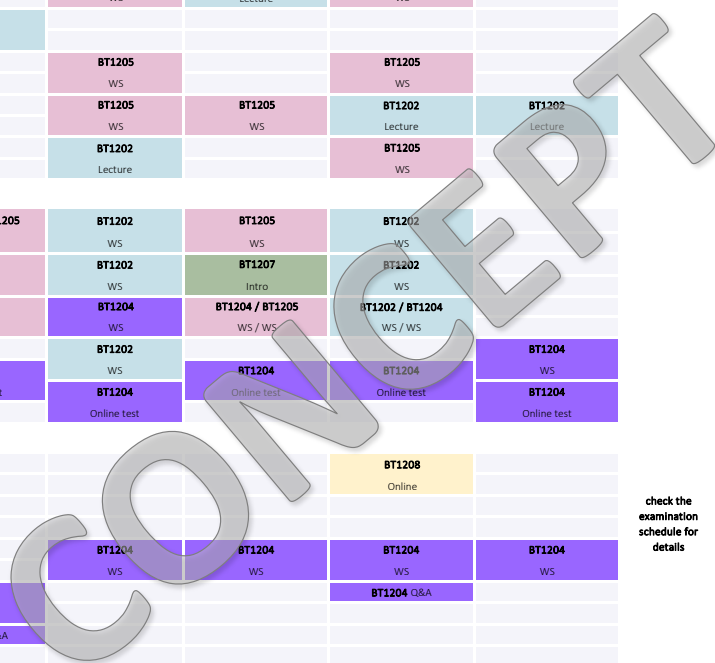

Schedule							Examinations		
IBA Bachelor 1 Block 2, 2023-2024 (Always check MyTimetable for workshop groups and changes in your schedule)									
Academic week	9	10	11	12	13	14	15	16	17
Calendar week	43	44	45	46	47	48	49	50	51
	30-okt	6-nov	13-nov	20-nov	27-nov	4-dec	11-dec	18-dec	25-dec
Monday	09.00 - 09.45			BT1205 WS	BT1202 Lecture	BT1205 WS			
	10.00 - 10.45								
	11.00 - 11.45	BT1205 Lecture	BT1202 Lecture						
	12.00 - 12.45								
	13.00 - 13.45	BT1205 WS		BT1205 WS		BT1205 WS			
	14.00 - 14.45								
	15.00 - 15.45	BT1205 WS		BT1205 WS	BT1205 WS	BT1202 Lecture	BT1202 Lecture		
	16.00 - 16.45								
17.00 - 17.45			BT1202 Lecture			BT1205 WS			
18.00 - 18.45									
Tuesday	09.00 - 09.45	BT1204 Intro	BT1204 / BT1205 WS / WS	BT1202 WS	BT1205 WS	BT1202 WS			
	10.00 - 10.45								
	11.00 - 11.45	BT1202 Lecture	BT1205 WS	BT1202 WS	BT1207 Intro	BT1202 WS			
	12.00 - 12.45								
	13.00 - 13.45	BT1205 WS	BT1205 WS	BT1204 WS	BT1204 / BT1205 WS / WS	BT1202 / BT1204 WS / WS			
	14.00 - 14.45								
	15.00 - 15.45			BT1202 WS					
	16.00 - 16.45	BT1204 Online test	BT1204 Online test	BT1204 Online test	BT1204 Online test	BT1204 Online test	BT1204 WS		
17.00 - 17.45									
18.00 - 18.45									
Wednesday	09.00 - 09.45					BT1208 Online			
	10.00 - 10.45								
	11.00 - 11.45								
	12.00 - 12.45								
	13.00 - 13.45	BT1204 WS		BT1204 WS	BT1204 WS	BT1204 WS	BT1204 WS		
	14.00 - 14.45								
	15.00 - 15.45		BT1204 WS				BT1204 Q&A		
	16.00 - 16.45								
17.00 - 17.45		BT1204 Q&A							
18.00 - 18.45									
Thursday	09.00 - 09.45	BT1207 Intro		BT1207 Lecture					BT1211 Statistics Intro online
	10.00 - 10.45								
	11.00 - 11.45	BT1204 WS	BT1204 WS	BT1204 WS	BT1204 WS	BT1204 WS	BT1204 WS		
	12.00 - 12.45								
	13.00 - 13.45	BT1201 Lecture	BT1201 Lecture	BT1201 Lecture	BT1201 Lecture	BT1201 Lecture	BT1201 Lecture		
	14.00 - 14.45								
	15.00 - 15.45		BT1207 Lecture		BT1207 Lecture	BT1207 Lecture			
	16.00 - 16.45								
17.00 - 17.45									
Friday	09.00 - 09.45			BT1204 WS					
	10.00 - 10.45								
	11.00 - 11.45								
	12.00 - 12.45								
	13.00 - 13.45	BT1204 WS	BT1204 WS	BT1207 Lecture	BT1204 WS	BT1204 WS	BT1204 WS		
	14.00 - 14.45								
	15.00 - 15.45								
	16.00 - 16.45								
17.00 - 17.45									