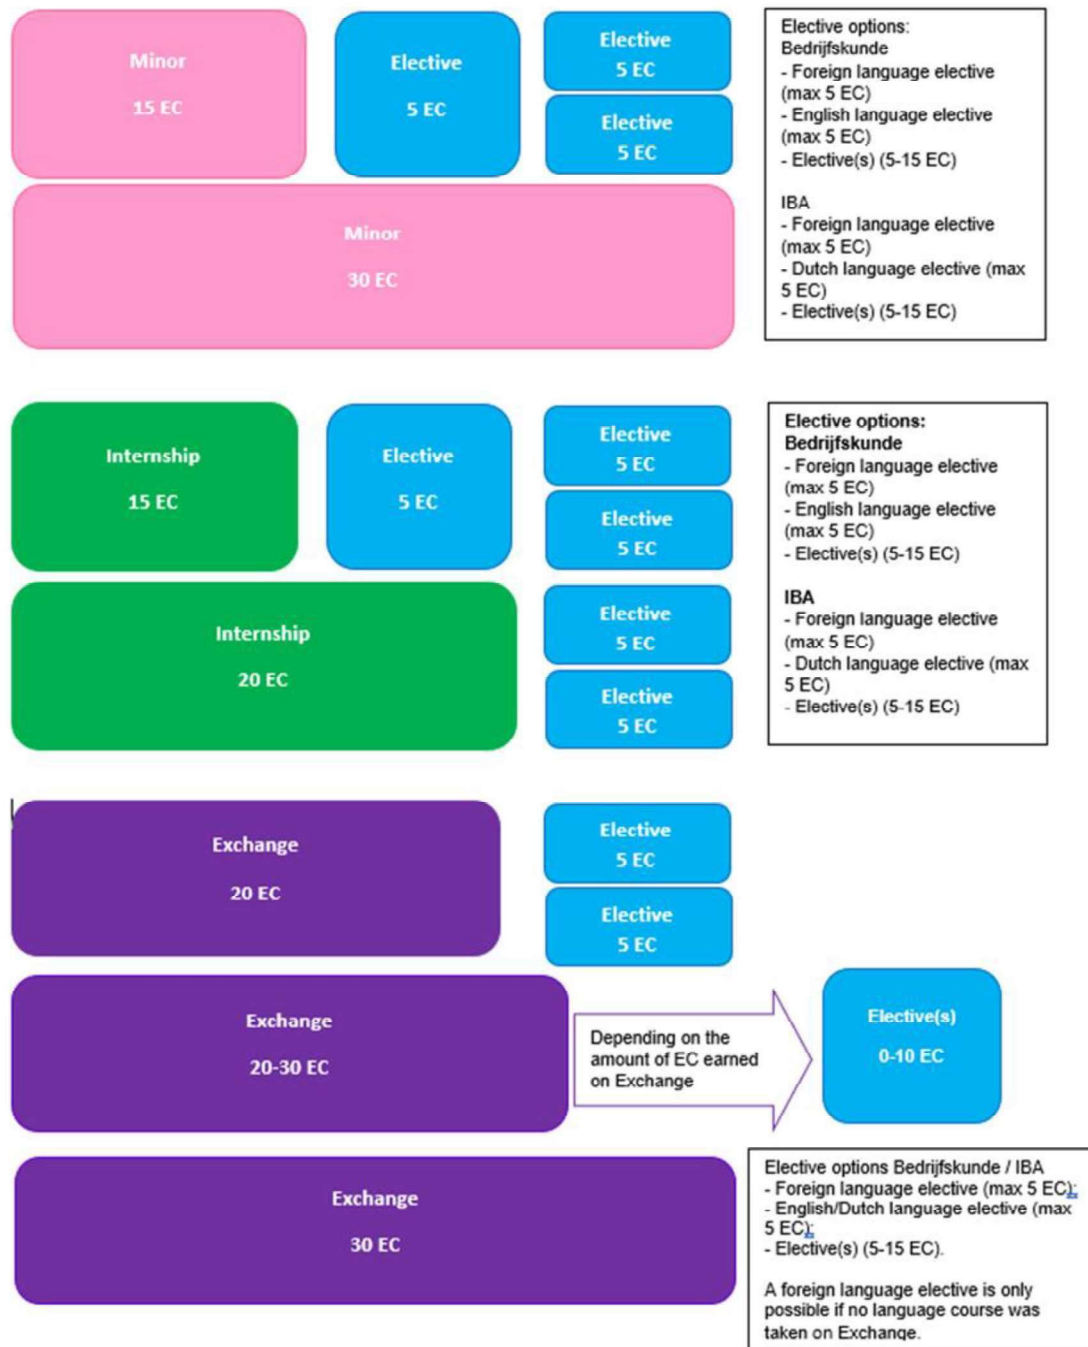

Appendix Elective space B3 new style curriculum

Standard Bachelor 3 elective options according to Article 2.3A

Overview for the TER/OER – Other options

---

Not approved: