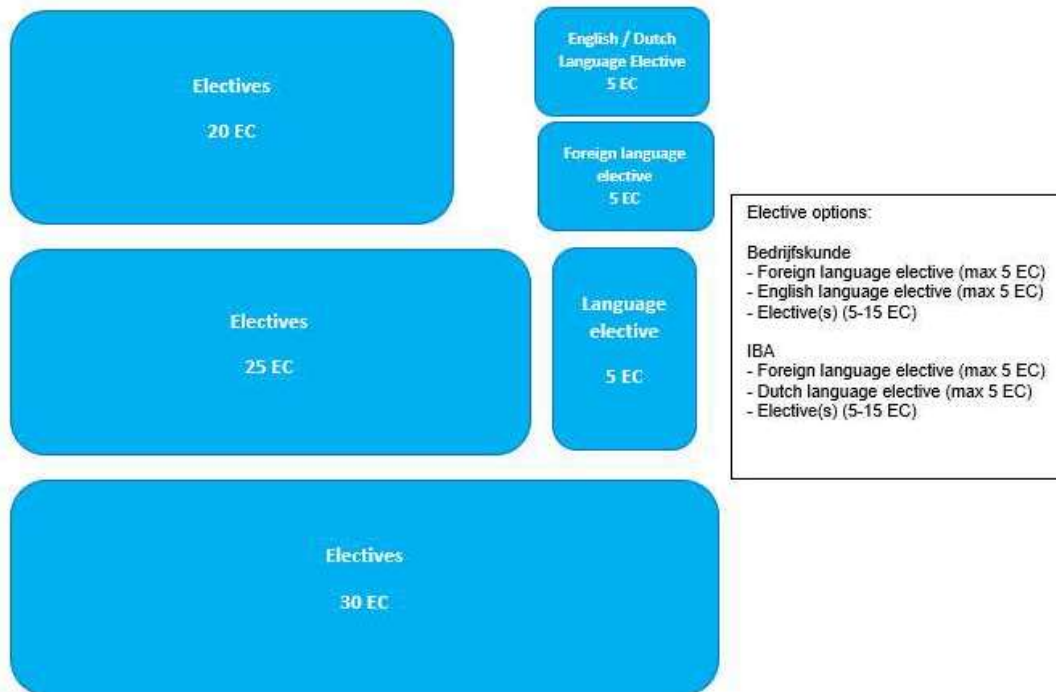

Appendix Elective space B3 new style curriculum

Standard Bachelor 3 elective options according to Article 2.3A

Overview for the TER/OER – Other options

---

Not approved: