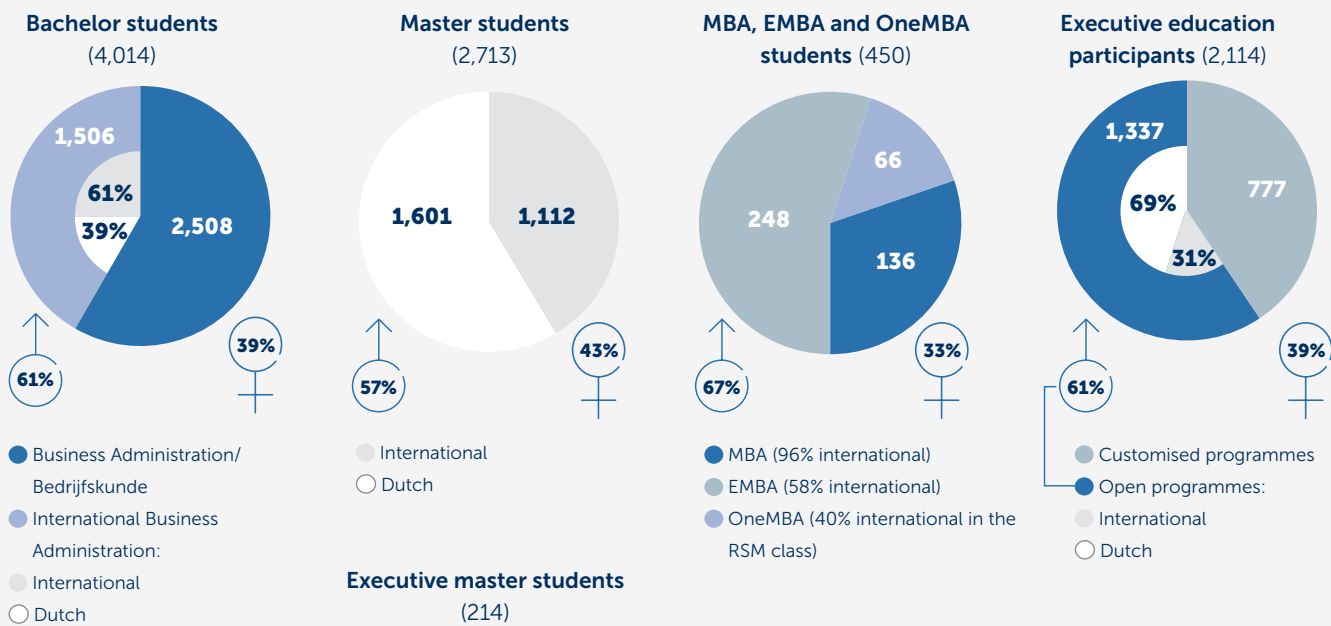

MBA class of 2018:

- » 56% received a job offer before graduation
- » 84% received a job offer within three months after graduation

Ranking overview 2018

Erasmus University Rotterdam, subject Economics & Business

- » Ranked 1st in the Netherlands, 3rd in Europe and 14th worldwide according to U.S. News ranking 2018

Financial Times rankings 2018

RSM programmes	Global	Europe
FT MSc	8	8
FT MBA	37	11
FT OneMBA	44	22
FT Executive MBA	59	29
FT Executive Education Customised	63	34
FT Executive Education Open	59	27
FT European Business School Ranking	-	9

Alumni and corporate relations (set date: December 2018)

Student numbers

International student mobility (academic year 2017-2018)

- » Exchange programme opportunities with 150+ international partner schools
- » Incoming exchange students **bachelor 259 - master 123**
- » Outgoing exchange students **bachelor 305 - master 290**