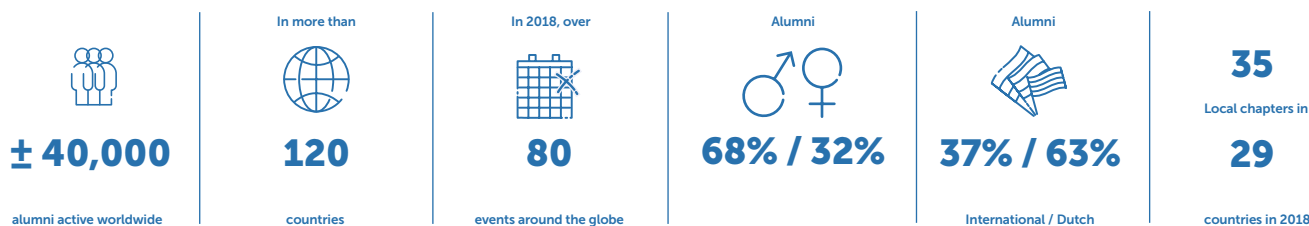

Alumni and corporate relations (set date: December 2018)