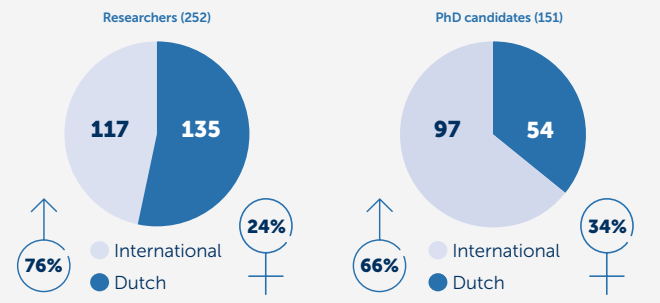

Facts and figures

About RSM

RSM is the business school of the renowned Erasmus University Rotterdam.

- » Almost 50 years of experience in business and management education
- » One of Europe's leading research facilities
- » Ranked among Europe's top 10 business schools
- » One of the world's most-cited business schools
- » Strong bonds with business; a rich source of advice, guidance and mutual support for teaching, research and recruitment

9,505

enrolled students
of 80 different nationalities

6,727

BSc and MSc

2,778

Post-experience

About Erasmus University Rotterdam (EUR)

More than

29,700

students

Founded in

1913

3,089

academics and staff involved in
teaching and research

- » EUR is home to the first Nobel Prize winner in economic sciences, Jan Tinbergen
- » Today, the university is esteemed worldwide for its medical, economics, law and business faculties

Accreditations

RSM is in the top 1% of business schools worldwide with Triple Crown accreditation.

- » Association of MBAs (AMBA)
- » Association to Advance Collegiate Schools of Business (AACSB)
- » EFMD Quality Improvement System (EQUIS)
- » Accreditation Organisation of the Netherlands and Flanders (NVAO)

RSM's research impact

Career services support

Job board: **800 companies**
PostS: around **1,200 vacancies a year**

MSc graduates in the academic year 2016 – 2017:

- » 59% secured a job before graduation
- » 82% found a job within 6 months after graduation

MBA class of 2018:

- » 56% received a job offer before graduation
- » 84% received a job offer within three months after graduation

Ranking overview 2018

Erasmus University Rotterdam, subject Economics & Business

- » Ranked 1st in the Netherlands, 3rd in Europe and 14th worldwide according to U.S. News ranking 2018

Financial Times rankings 2018

RSM programmes	Global	Europe
FT MSc	8	8
FT MBA	37	11
FT OneMBA	44	22
FT Executive MBA	59	29
FT Executive Education Customised	63	34
FT Executive Education Open	59	27
FT European Business School Ranking	-	9