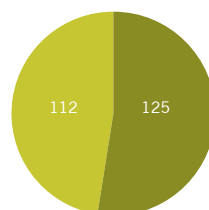

Researchers (237)

International 79%
Dutch 21%