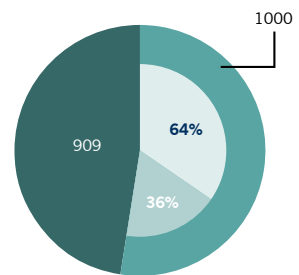

Researchers (237)

International 79%
Dutch 21%

PhD candidates (112)

International 66%
Dutch 34%

Alumni and corporate relations

± 34,000

alumni active worldwide
in more than **110** countries

● International ♂ 70% ♀ 30%
● Dutch

40 Local Chapters
in 34 countries

More than 100 **events around the globe** in 2016

Student numbers (set date: January 2017)

Bachelor students (3,472)

■ Business Administration/
Bedrijfskunde
■ International Business
Administration:
■ International
■ Dutch

♂ 62% ♀ 38%

Master students (2,514)

■ International
■ Dutch

♂ 60% ♀ 40%

Executive master students (289)

MBA, EMBA and OneMBA students (394)

■ MBA (95% international)
■ EMBA (57% international)
■ OneMBA (39% international
in the RSM class)

♂ 71% ♀ 29%

Executive education participants 2016 (1,909)

■ Customised programmes
■ Open programmes:
■ International
■ Dutch

♂ 60% ♀ 40%

International student mobility (academic year 2015-2016)

Exchange programme opportunities with **150+** international partner schools