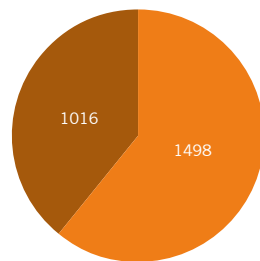

Master students (2,514)

■ International
■ Dutch

♂ 60%   ♀ 40%

Executive master students (289)

MBA, EMBA and OneMBA students (394)