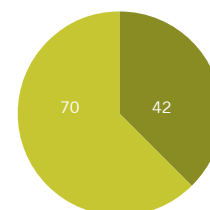

Job board: **750** companies
that post around **1,000** vacancies per year

MSc graduates in the academic year 2014-2015:

- 52% secured a job before graduation
- 84% found a job within 6 months after graduation

MBA class of 2016:

- 66% received a job offer before graduation
- 88% received a job offer within three months after graduation

RSM's research impact

Erasmus Research Institute of Management (ERIM) is ranked as one of **Europe's top 10 research institutes** in terms of impact in the CWTS Leiden ranking

Researchers (237)

International 79%
Dutch 21%

PhD candidates (112)

International 66%
Dutch 34%

Alumni and corporate relations

± 34,000

alumni active worldwide
in more than **110** countries

● International ♂ 70% ♀ 30%
● Dutch