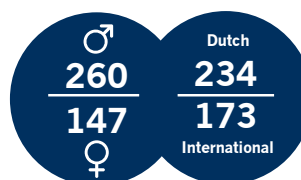

Employees

Faculty

Total **407**