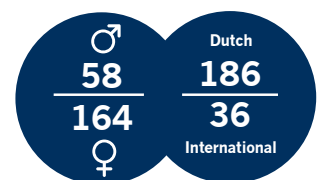

Support staff

Total **222**

CONTACT DETAILS

WWW.RSM.NL

Visiting address:

Rotterdam School of Management
Erasmus University
Burgemeester Oudlaan 50
3062 PA Rotterdam, The Netherlands

Postal address:

P.O. Box 1738
3000 DR Rotterdam, The Netherlands
Tel. +31 10 408 2222
Email info@rsm.nl