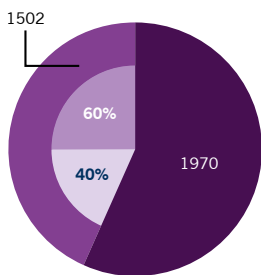

Job board: **750** companies
that post around **1,000** vacancies per year

MSc graduates in the academic year 2014-2015:

- 52% secured a job before graduation
- 84% found a job within 6 months after graduation

MBA class of 2016:

- 66% received a job offer before graduation
- 88% received a job offer within three months after graduation

RSM's research impact

Erasmus Research Institute of Management (ERIM) is ranked as one of **Europe's top 10 research institutes** in terms of impact in the CWTS Leiden ranking

Researchers (237)

International 79%
Dutch 21%

PhD candidates (112)

International 66%
Dutch 34%

Alumni and corporate relations

± 34,000

alumni active worldwide
in more than **110** countries

● International ♂ 70% ♀ 30%
● Dutch

40 Local Chapters
in 34 countries

More than 100 **events around the globe** in 2016

Student numbers (set date: January 2017)

Bachelor students (3,472)

■ Business Administration/
Bedrijfskunde
■ International Business
Administration:
■ International
■ Dutch