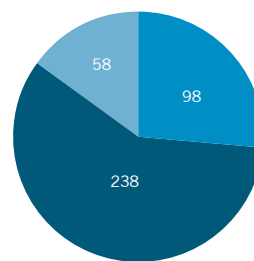

Researchers (237)

International 79%
Dutch 21%

PhD candidates (112)

International 66%
Dutch 34%

Alumni and corporate relations

± 34,000

alumni active worldwide
in more than **110** countries

● International ♂ 70% ♀ 30%
● Dutch

40 Local Chapters
in 34 countries

More than 100 **events around the globe** in 2016

Student numbers (set date: January 2017)

Bachelor students (3,472)

■ Business Administration/
Bedrijfskunde
■ International Business
Administration:
■ International
■ Dutch

♂ 62% ♀ 38%

Master students (2,514)

■ International
■ Dutch

♂ 60% ♀ 40%

Executive master students (289)

MBA, EMBA and OneMBA students (394)

■ MBA (95% international)
■ EMBA (57% international)
■ OneMBA (39% international
in the RSM class)

♂ 71% ♀ 29%

Executive education participants 2016 (1,909)

■ Customised programmes
■ Open programmes:
■ International
■ Dutch

♂ 60% ♀ 40%

International student mobility (academic year 2015-2016)

Exchange programme opportunities with **150+** international partner schools