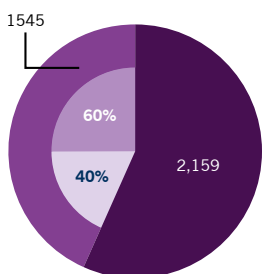

MBA class of 2016:

- 66% received a job offer before graduation
- 88% received a job offer within three months after graduation

RSM's research impact

Erasmus Research Institute of Management (ERIM) is ranked as one of **Europe's top 10 research institutes** in terms of impact in the CWTS Leiden ranking.

Researchers (250)

International 77%
Dutch 23%

PhD candidates (108)

International 67%
Dutch 33%

Alumni and corporate relations

± **36,000**

alumni active worldwide
in more than **120** countries

● International ♂ **68%** ♀ **32%**
● Dutch

40 Local Chapters
in **34** countries

More than 80 **events around the globe** in 2017

Student numbers (set date: January 2018)

Bachelor students (3,704)

■ Business Administration/Bedrijfskunde
■ International Business Administration:
■ International
■ Dutch