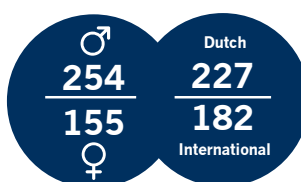

Employees

Faculty