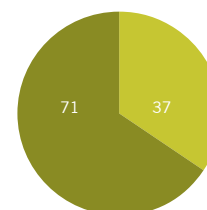

Job board: **800** companies
that post around **1,200** vacancies per year

MSc graduates in the academic year 2015-2016:

- 41% secured a job before graduation
- 81% found a job within 6 months after graduation

MBA class of 2016:

- 66% received a job offer before graduation
- 88% received a job offer within three months after graduation

RSM's research impact

Erasmus Research Institute of Management (ERIM) is ranked as one of **Europe's top 10 research institutes** in terms of impact in the CWTS Leiden ranking.

Researchers (250)

International 77%
Dutch 23%

PhD candidates (108)

International 67%
Dutch 33%

Alumni and corporate relations

± **36,000**

alumni active worldwide
in more than **120** countries

● International ♂ **68%** ♀ **32%**
● Dutch