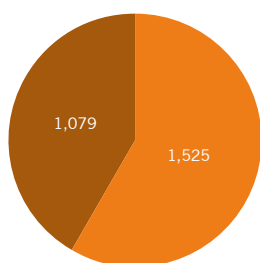

Master students (2,604)

■ International
■ Dutch

♂ **58%** ♀ **42%**

Executive master students (307)

MBA, EMBA and OneMBA students (448)