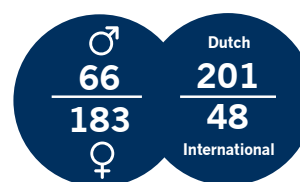

♂ **71%** ♀ **29%**

Executive education participants (2,229)

■ Customised programmes
■ Open programmes:
■ International
■ Dutch

♂ **61%** ♀ **39%**

International student mobility (academic year 2016-2017)

7 executive board members

48 RSM advisory board members
16 International, 32 Dutch

♂ **69%** ♀ **31%**

Employees

Faculty

Support staff

Total **409**

Total **249**