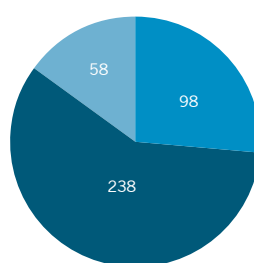

Researchers (250)

International 77%
Dutch 23%

PhD candidates (108)

International 67%
Dutch 33%

Alumni and corporate relations

± **36,000**

alumni active worldwide
in more than **120** countries

● International ♂ **68%** ♀ **32%**
● Dutch

40 Local Chapters
in **34** countries

More than 80 **events around the globe** in 2017

Student numbers (set date: January 2018)

Bachelor students (3,704)

■ Business Administration/Bedrijfskunde
■ International Business Administration:
■ International
■ Dutch

♂ **62%** ♀ **38%**

Master students (2,604)

■ International
■ Dutch

♂ **58%** ♀ **42%**

Executive master students (307)

MBA, EMBA and OneMBA students (448)

■ MBA (97% international)
■ EMBA (52% international)
■ OneMBA (40% international in the RSM class)

♂ **71%** ♀ **29%**

Executive education participants (2,229)

■ Customised programmes
■ Open programmes:
■ International
■ Dutch

♂ **61%** ♀ **39%**

International student mobility (academic year 2016-2017)