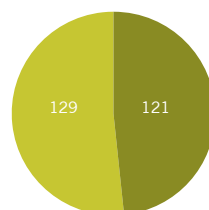

Accreditations

- AACSB
- AMBA
- EQUIS
- NVAO

RSM is in the top 1% of business schools worldwide with Triple Crown accreditation. This means we are accredited by all three international, independent accreditation committees: EQUIS, AACSB and AMBA, as well as regional and independent accreditation bodies.

Ranking overview 2017

RSM programme	Global	Europe
FT MSc	5	5
FT MBA	31	11
FT OneMBA	35	19
FT EMBA	51	26
FT Executive Education	66	36
FT European Business School Ranking	-	9

Erasmus University Rotterdam, subject Economics & Business

- Ranked 1st in the Netherlands, 3rd in Europe and 15th worldwide according to U.S. News ranking 2017
- Ranked 4th in Europe and 17th worldwide according to the Times Higher Education Survey

Career services support

Job board: **800** companies
that post around **1,200** vacancies per year

MSc graduates in the academic year 2015-2016:

- 41% secured a job before graduation
- 81% found a job within 6 months after graduation

MBA class of 2016:

- 66% received a job offer before graduation
- 88% received a job offer within three months after graduation

RSM's research impact

Erasmus Research Institute of Management (ERIM) is ranked as one of **Europe's top 10 research institutes** in terms of impact in the CWTS Leiden ranking.

Researchers (250)

International 77%
Dutch 23%