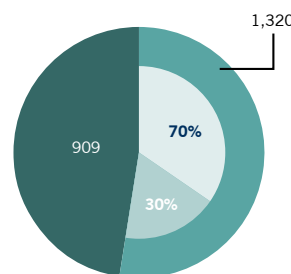

40 Local Chapters
in **34** countries

More than 80 **events around the globe** in 2017

Student numbers (set date: January 2018)

Bachelor students (3,704)

■ Business Administration/Bedrijfskunde
■ International Business Administration:
■ International
■ Dutch

♂ **62%** ♀ **38%**

Master students (2,604)

■ International
■ Dutch

♂ **58%** ♀ **42%**

Executive master students (307)

MBA, EMBA and OneMBA students (448)

■ MBA (97% international)
■ EMBA (52% international)
■ OneMBA (40% international in the RSM class)

♂ **71%** ♀ **29%**

Executive education participants (2,229)

■ Customised programmes
■ Open programmes:
■ International
■ Dutch

♂ **61%** ♀ **39%**

International student mobility (academic year 2016-2017)